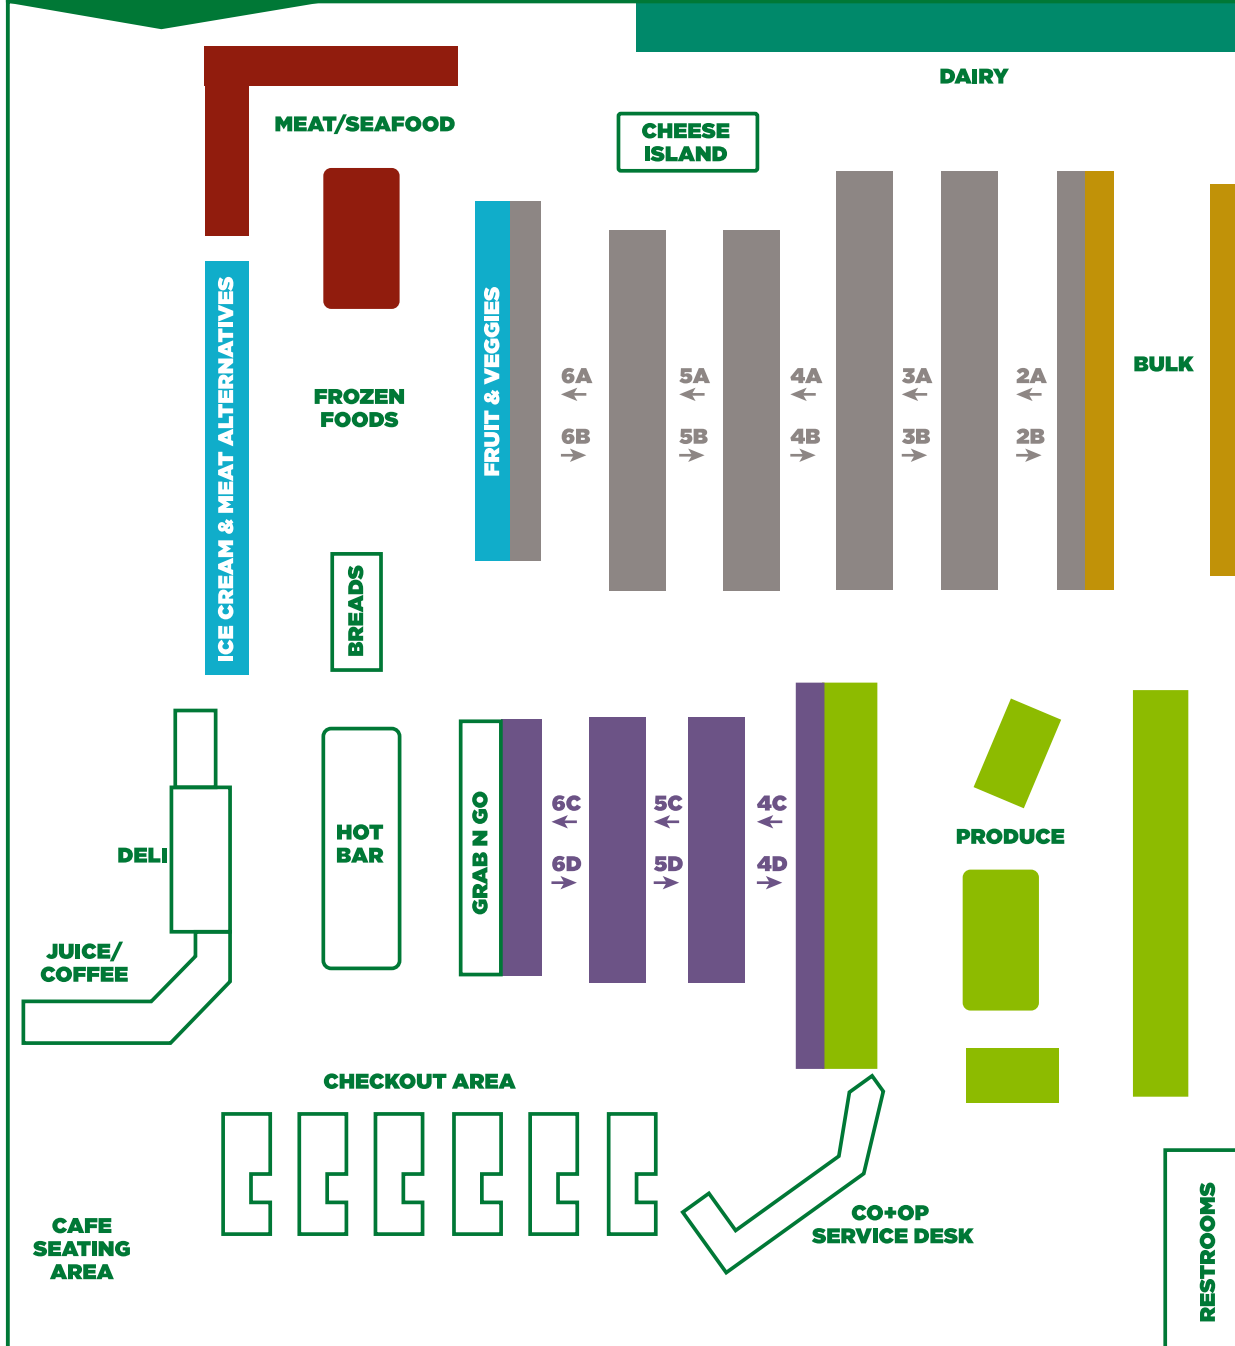

# PLAN YOUR SHOPPING TRIP

## ROUTE 85 STORE

### GROCERY

- 2A** - Juice, Soda, Coconut Water, Boxed & Bottled Teas
- 2B** - Baking, Spices, Sweeteners
- 3A** - Snacks, Chips & Salsa, Jerky
- 3B** - Rice & Grains, International Foods/ Entrees, Condiments
- 4A** - Crackers & Soup, Canned Beans & Veggies, Broths
- 4B** - Oil, Vinegar, Dressings, Pasta & Sauces, Canned Tomatoes
- 5A** - Cereal, Oatmeal, Granola, Cereal Bars
- 5B** - Non-Dairy Milk, Nut Butters, Jams, Cookies, Applesauce, Canned Fruit
- 6A** - Pet Food, Pet Supplements, Paper Goods
- 6B** - Housewares, Cleaners, Laundry

### BULK

- Grains, Beans, Pasta, Nuts, Candy, Coffe, Tea, Honey, Syrups, Oils, Spices, Dried Fruit, Detergents

Please wear a face mask upon entry and for the duration of your shopping trip.

Curbside pickup and grocery delivery available at [commonmarket.coop/shop/curbside-pick-up-and-delivery/](https://commonmarket.coop/shop/curbside-pick-up-and-delivery/)